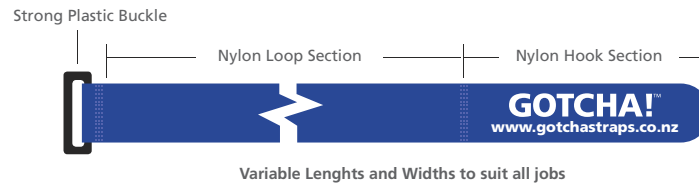

The **Gotcha!**™ is a hook and loop fastening system which is attached in a couple of seconds and is self tightening, not stretchable.

The **Gotcha!**™ will stand up to punishment from all weather and depending upon its application will last for years.

GOTCHA!™

Customers have already advised dozens of other everyday uses for the **Gotcha!**™:

1. ▣ Holding ladders and other loads on roof racks.
   - ▣ Holding bicycles in position on bike racks.
   - ▣ Holding Garden Umbrellas closed when not in use.
   - ▣ Holding Soccer Nets in Place.
   - ▣ Holding Camping Equipment Together.
   - ▣ Holding Plants to Garden Stakes,
2. and so on...

Strong
Durable
Adjustable
Reliable
Versatile